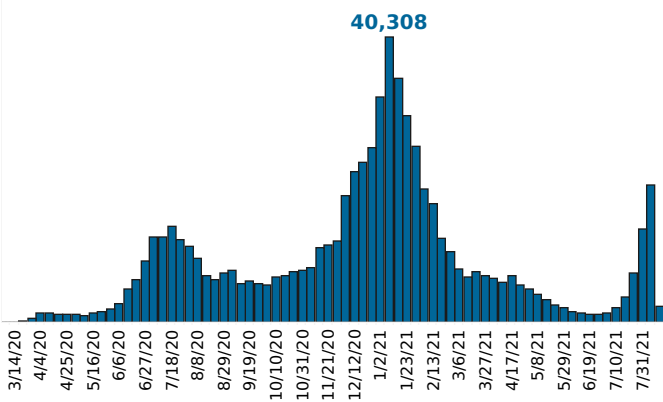

COVID-19 in South Carolina

As of 11:59 PM on 8/8/2021

Cases

645,859

Select Date Range & County to Filter Page Values

All values

COUNTY

All

Past 2 weeks Confirmed

24716

Rate of COVID-19 Cases per 10,000 population, by County

County Displayed: **South Carolina** | Dates Displayed: 3/4/2020 to 8/8/2021

[Use County Filter Above to View ZIP Code Counts](#)

Find your ZIP

All

Reported COVID-19 Cases, by Week of Report

County Displayed: **South Carolina** | Dates Displayed: 3/4/2020 to 8/8/2021

County Displayed: **South Carolina** | Dates Displayed: 3/4/2020 to 8/8/2021