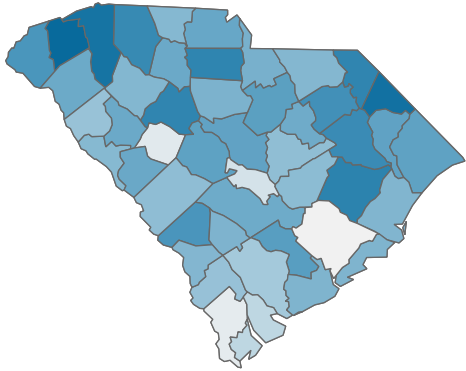

COVID-19 in South Carolina

As of 11:59 PM on 8/8/2021

Cases

645,859

Select Date Range & County to Filter Page Values

All values

COUNTY

All

Past 2 weeks Confirmed

24716

Rate of COVID-19 Cases per 10,000 population, by County

County Displayed: **South Carolina** | Dates Displayed: 3/4/2020 to 8/8/2021

[Use County Filter Above to View ZIP Code Counts](#)

Find your ZIP

All

Reported COVID-19 Cases, by Week of Report

County Displayed: **South Carolina** | Dates Displayed: 3/4/2020 to 8/8/2021

County Displayed: **South Carolina** | Dates Displayed: 3/4/2020 to 8/8/2021